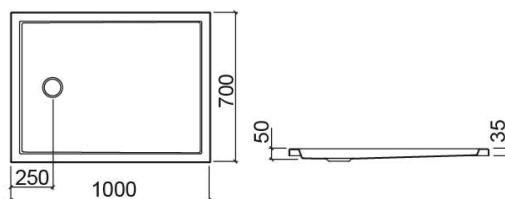

Piano rectangular recessed shower tray - White

Ref. 8020100000

EAN Code. 5604815441147

Description

Piano 100x80cm shower tray

Technical Information

Length: 1000 mm

Width: 700 mm

Height: 50 mm

Weight: 13 kg

Collection: [Piano](#)

Product type: Shower trays

Style: Contemporary

Product Format: Rectangular

Material: Acrylic

Installation type: Concealed

Features

- Ø90mm waste with built-in trap not included
- Exterior profile height - 35mm