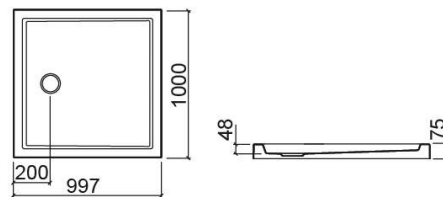

Piano square shower tray - White

Ref. 8035700000

EAN Code. 5604815444841

Description

Piano 90x90cm shower tray

Features

- Ø90mm waste with built-in trap not included

Technical Information

Length: 1000 mm

Width: 1000 mm

Height: 75 mm

Weight: 15 kg

Collection: Piano

Product type: Shower trays

Style: Contemporary

Product Format: Square

Material: Acrylic

Installation type: Countertop

Variations

White
800x800x75 mm
Ref. 8035500000
EAN Code. 5604815444827
Weight: 11 kg

White
900x900x75 mm
Ref. 8035600000
EAN Code. 5604815444834
Weight: 13 kg