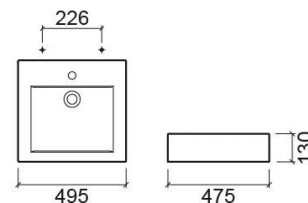

Plan basin - Pergamon

Discontinued

Ref. 108800054

EAN Code. 5604815095593

Description

Discontinued product - available until permanent stock rupture.

Technical Information

Length: 495 mm

Width: 475 mm

Height: 130 mm

Weight: 13.90 kg

Collection: [Plan](#)

Product type: Basins

Style: Contemporary

Product Format: Rectangular

Material: Ceramic

Installation type: Wall hung

Features

- With tap hole
- Fixing kit included
- Without overflow - compatible with free-flow waste

Variations

White (Discontinued)

750x475x135 mm

Ref. 108810004

EAN Code. 5604815096118

Weight: 22.60 kg

Downloads

Product Images

108820 CAD 3D (ZIP) ,

Cleaning Manuals

Cleaning Manual (PDF) ,

2D & 3D Files

108800 CAD 2D (ZIP) , 108810 CAD 2D (ZIP) , 108820 CAD 2D (ZIP) , 108800 CAD 3D (ZIP) , 108810 CAD 3D (ZIP) ,