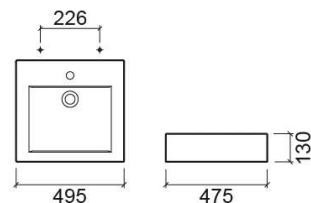

Plan basin - Pergamon

Discontinued

Ref. 108800054

EAN Code. 5604815095593

Description

Discontinued product - available until permanent stock rupture.

Technical Information

Length: 495 mm

Width: 475 mm

Height: 130 mm

Weight: 13.90 kg

Collection: [Plan](#)

Product type: Basins

Style: Contemporary

Product Format: Rectangular

Material: Ceramic

Installation type: Wall hung

Features

- With tap hole
- Fixing kit included
- Without overflow - compatible with free-flow waste

Variations

White (Discontinued)

750x475x135 mm

Ref. 108810004

EAN Code. 5604815096118

Weight: 22.60 kg

Downloads

Product Images

108820 CAD 3D (ZIP) ,

Cleaning Manuals

Cleaning Manual (PDF) ,

2D & 3D Files

108800 CAD 2D (ZIP) , 108810 CAD 2D (ZIP) , 108820 CAD 2D (ZIP) , 108800 CAD 3D (ZIP) , 108810 CAD 3D (ZIP) ,