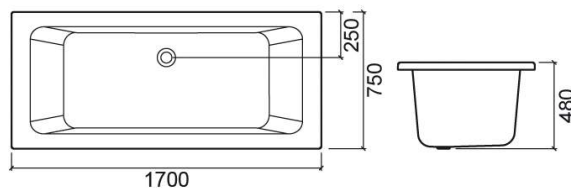

## Description

Plan 190x90cm bath

## Technical Information

Length: 1700 mm

Width: 750 mm

Height: 480 mm

Weight: 22.7 kg

Collection: [Plan](#)

Product type: Baths

Style: Contemporary

## Variations

White

1800x800x500 mm

Ref. 8033000000

EAN Code. 5604815419306

Weight: 28.6 kg

White

1900x900x560 mm