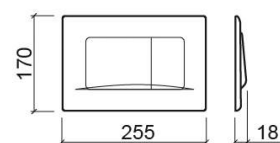

## Technical Information

Length: 255 mm

Width: 18 mm

Height: 170 mm

Weight: 0.55 kg

Collection: [Plan](#)

Product type: Installation and Flush Systems

Material: ABS; ASA

### Chrome

255x18x170 mm

Ref. 4001311

EAN Code. 5604815900033

Weight: 0.55 kg

### Satin chrome

255x18x170 mm

Ref. 4001313

EAN Code. 5604815900040

Weight: 0.55 kg