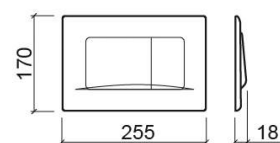

Plan flush plate - White

Ref. 4001300

EAN Code. 5604815900026

Technical Information

Length: 255 mm

Width: 18 mm

Height: 170 mm

Weight: 0.55 kg

Variations

Chrome

255x18x170 mm

Ref. 4001311

EAN Code. 5604815900033

Weight: 0.55 kg

Satin chrome

255x18x170 mm

Ref. 4001313

EAN Code. 5604815900040

Weight: 0.55 kg

Matte black

255x18x170 mm

Ref. 4001326

EAN Code. 5604815920345

Weight: 0.55 kg