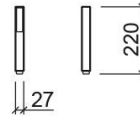

## Technical Information

Length: 220 mm

Width: 27 mm

Height: 27 mm

Weight: 0.40 kg

Collection: [Plan](#)

Product type: Kits, rails and hand showers

Style: Contemporary