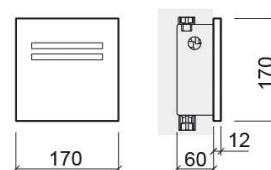

## Technical Information

Length: 170 mm

Width: 72 mm

Height: 170 mm

Weight: 1.64 kg

Collection: [Plan](#)

Product type: Installation and Flush Systems

Material: Stainless steel