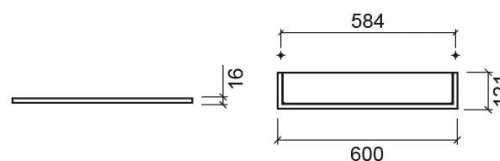

Plan shelf - Chrome

Discontinued

Ref. 4120411

EAN Code. 5604815804225

Description

Discontinued ? available while stocks last.

Technical Information

Length: 620 mm

Width: 128 mm

Height: 35 mm

Weight: 1.60 kg

Collection: [Plan](#)

Product type: Accessories

Style: Contemporary

Material: Brass; Glass

Installation type: Wall mounted