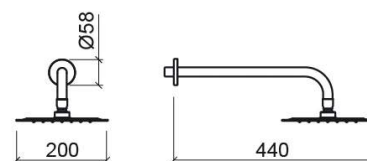

## Plan shower head and arm set - Chrome

Ref. 509803511

EAN Code. 5604815613421

## Technical Information

Length: 440 mm

Width: 200 mm

Height: 139 mm

Weight: 1.22 kg

Collection: [Plan](#)

Product type: Kits, rails and hand showers

Style: Contemporary

Product Format: Square

Material: Stainless steel

Installation type: Wall mounted

## Variations

---

Chrome

465x250x139 mm

Ref. 509813511

EAN Code. 5604815613445

Weight: 1.63 kg

Chrome