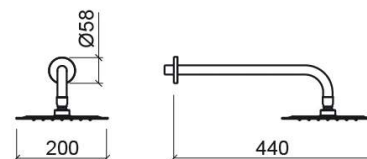

Plan shower head and arm set - Chrome

Ref. 509803511

EAN Code. 5604815613421

Technical Information

Length: 440 mm

Width: 200 mm

Height: 139 mm

Weight: 1.22 kg

Collection: [Plan](#)

Product type: Kits, rails and hand showers

Style: Contemporary

Product Format: Square

Material: Stainless steel

Installation type: Wall mounted

Features

- With silicone water outlets
- Flow rate at 3 Bar - 18.5L/min

Variations

Chrome

465x250x139 mm

Ref. 509813511

EAN Code. 5604815613445

Weight: 1.63 kg

Chrome

490x300x139 mm