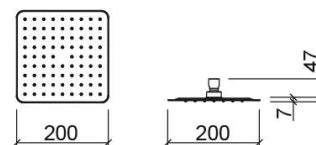

## Plan shower head - Chrome

Ref. 5809111

EAN Code. 5604815612967

### Technical Information

Length: 200 mm

Width: 200 mm

Height: 47 mm

Weight: 0.84 kg

Collection: [Plan](#)

Product type: Kits, rails and hand showers

Style: Contemporary

Product Format: Square

Material: Stainless steel

Installation type: Wall mounted

## Variations

---

Chrome

250x250x47 mm

Ref. 5819111

EAN Code. 5604815612974

Weight: 1.25 kg

Chrome