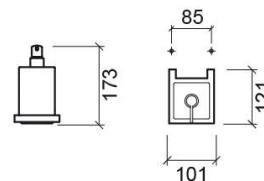

Plan soap dispenser - White and Chrome

Discontinued

Ref. 4121211

EAN Code. 5604815804287

Description

Discontinued product - available until permanent stock rupture.

Features

- Fixing through holes
- Fixing kit included

Technical Information

Length: 100 mm

Width: 128 mm

Height: 170 mm

Weight: 1.10 kg

Collection: [Plan](#)

Product type: Accessories

Style: Contemporary