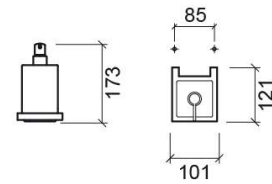

Plan soap dispenser - White and Chrome

Discontinued

Ref. 4121211

EAN Code. 5604815804287

Description

Discontinued product - available until permanent stock rupture.

Features

- Fixing through holes
- Fixing kit included

Technical Information

Length: 100 mm

Width: 128 mm

Height: 170 mm

Weight: 1.10 kg

Collection: [Plan](#)

Product type: Accessories

Style: Contemporary