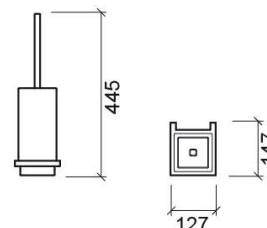

Plan toilet brush - White and Chrome

Discontinued

Ref. 4120911

EAN Code. 5604815804263

Description

Discontinued product - available until permanent stock rupture.

Features

- Fixing through holes
- Fixing kit included

Technical Information

Length: 146 mm

Width: 153 mm

Height: 445 mm

Weight: 2.70 kg

Collection: [Plan](#)

Product type: Accessories

Style: Contemporary