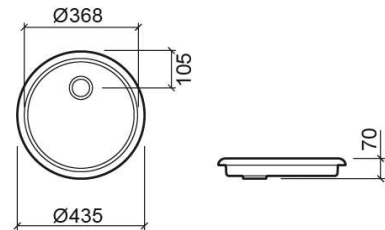

Plano kitchen sink - White

Ref. 721000

EAN Code. 5604815117448

Technical Information

Height: 70 mm

Diameter: Ø435 mm

Weight: 5.20 kg

Collection: Plano

Product type: Kitchen sinks

Style: Contemporary

Product Format: Round

Material: Ceramic

Installation type: Inset

Features

- Trap not included
- Waste not included

Downloads