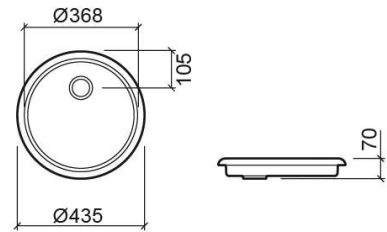

Plano kitchen sink - White

Ref. 721000

EAN Code. 5604815117448

Technical Information

Height: 70 mm

Diameter: Ø435 mm

Weight: 5.20 kg

Collection: Plano

Product type: Kitchen sinks

Style: Contemporary

Product Format: Round

Material: Ceramic

Installation type: Inset

Features

- Trap not included
- Waste not included

Downloads