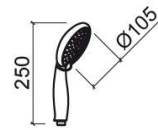

## Technical Information

Length: 250 mm

Width: 120 mm

Height: 81 mm

Weight: 0.34 kg

Collection: [Play](#)

Product type: Kits, rails and hand showers

Style: Contemporary