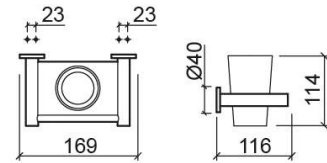

### Technical Information

Length: 169 mm

Width: 116 mm

Height: 114 mm

Weight: 1.04 kg

Collection: Prestige

Product type: Accessories

Style: Traditional