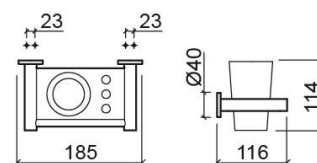

Prestige cup/toothbrush holder - Chrome

Ref. 4111611

EAN Code. 5604815800463

Technical Information

Length: 185 mm

Width: 116 mm

Height: 114 mm

Weight: 1.17 kg