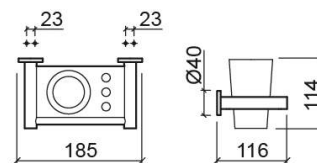

Prestige cup/toothbrush holder - Chrome

Ref. 4111611

EAN Code. 5604815800463

Technical Information

Length: 185 mm

Width: 116 mm

Height: 114 mm

Weight: 1.17 kg