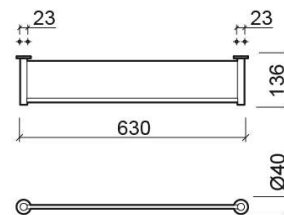

Prestige shelf - Chrome

Ref. 4110411

EAN Code. 5604815800371

Technical Information

Length: 630 mm

Width: 136 mm

Height: 11 mm

Weight: 1.94 kg