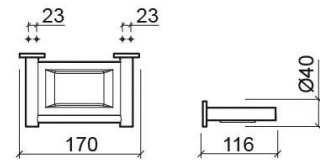

Prestige soap dish - Chrome

Ref. 4110011

EAN Code. 5604815800357

Technical Information

Length: 170 mm

Width: 116 mm

Height: 23 mm

Weight: 0.80 kg