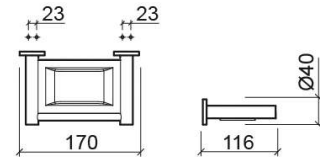

Prestige soap dish - Chrome

Ref. 4110011

EAN Code. 5604815800357

Technical Information

Length: 170 mm

Width: 116 mm

Height: 23 mm

Weight: 0.80 kg