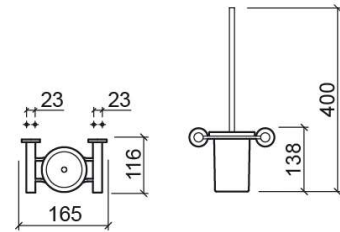

## Technical Information

Length: 165 mm

Width: 116 mm

Height: 400 mm

Weight: 1.66 kg

Collection: Prestige

Product type: Accessories

Style: Traditional