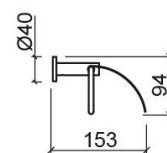

## Technical Information

Length: 143 mm

Width: 153 mm

Height: 94 mm

Weight: 0.50 kg

Collection: Prestige

Product type: Accessories

Style: Traditional