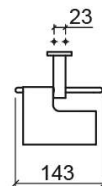

## Technical Information

Length: 143 mm

Width: 153 mm

Height: 94 mm

Weight: 0.50 kg

Collection: Prestige

Product type: Accessories

Style: Traditional