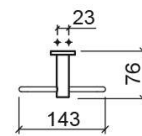

Prestige toilet roll holder - Chrome

Ref. 4111011

EAN Code. 5604815800425

Technical Information

Length: 143 mm

Width: 76 mm

Height: 94 mm

Weight: 0.38 kg