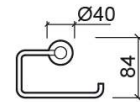

Prestige toilet roll holder - Chrome

Ref. 4111011

EAN Code. 5604815800425

Technical Information

Length: 143 mm

Width: 76 mm

Height: 94 mm

Weight: 0.38 kg