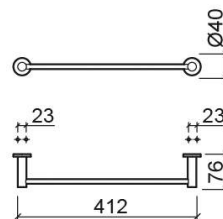

Prestige towel rail - Chrome

Ref. 4110611

EAN Code. 5604815800388

Description

Prestige 60cm towel rail

Features

- Fixing through holes
- Fixing kit included

Technical Information

Length: 412 mm

Width: 76 mm

Height: 11 mm

Weight: 0.56 kg

Collection: Prestige

Product type: Accessories

Style: Contemporary

Material: Brass

Installation type: Wall mounted

Variations

Chrome

512x76x11 mm

Ref. 4110711

EAN Code. 5604815800395

Weight: 0.64 kg

Chrome

630x76x11 mm

Ref. 4110811

EAN Code. 5604815800401

Weight: 0.65 kg

Downloads

Cleaning Manuals

Cleaning Manual (PDF) ,

Technical Drawings