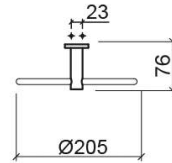

Prestige towel ring - Chrome

Ref. 4111511

EAN Code. 5604815800456

Technical Information

Width: 76 mm

Height: 220 mm

Diameter: Ø205 mm

Weight: 0.42 kg