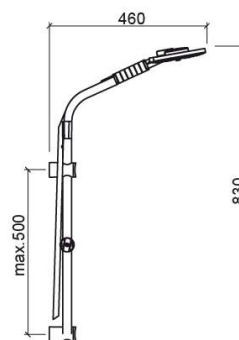

# Pro-jet shower slide rail - Chrome and White

Ref. 5R78070110

EAN Code. 5604815911435

## Technical Information

Length: 460 mm

Height: 830 mm

Weight: 1.40 kg

Collection: Pro-Jet

Product type: Kits, rails and hand showers

Style: Contemporary

Product Format: Round

## Features

- Hand shower - 3 functions
- Fixing kit included
- Swivel lower wall bracket, with adjustable height, and upper fixed wall bracket
- Pro-jet hand shower, 1.50m shower hose and double wall bracket included