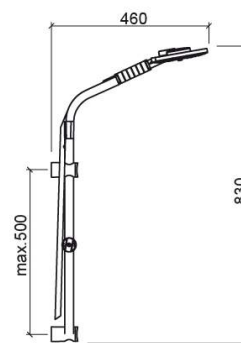

Pro-jet shower slide rail - Chrome and White

Ref. 5R78070110

EAN Code. 5604815911435

Technical Information

Length: 460 mm

Height: 830 mm

Weight: 1.40 kg

Collection: Pro-Jet

Product type: Kits, rails and hand showers

Style: Contemporary

Product Format: Round

Material: ABS

Installation type: Wall mounted

Features

- Hand shower - 3 functions
- Fixing kit included
- Swivel lower wall bracket, with adjustable height, and upper fixed wall bracket
- Pro-jet hand shower, 1.50m shower hose and double wall bracket included