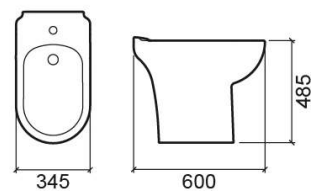

Proget Confort bidet - White

Ref. 130410004

EAN Code. 5604815121636

Description

Discontinued product - available until permanent stock rupture.

Technical Information

Length: 600 mm

Width: 345 mm

Height: 485 mm

Weight: 23.40 kg

Collection: [Proget Confort](#)

Product type: Bidets, Reduced mobility

Style: Traditional

Product Format: Oval

Material: Ceramic

Features

- With overflow ring
- With tap hole
- Side fixings
- Fixing kit included

Variations

Pergamon (Discontinued)

600x345x485 mm

Ref. 130410054

EAN Code. 5604815318876

Weight: 23.40 kg

Downloads