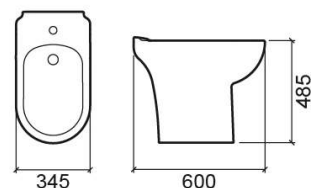

Proget Confort bidet - White

Ref. 130410004

EAN Code. 5604815121636

Description

Discontinued product - available until permanent stock rupture.

Technical Information

Length: 600 mm

Width: 345 mm

Height: 485 mm

Weight: 23.40 kg

Collection: [Proget Confort](#)

Product type: Bidets, Reduced mobility

Style: Traditional

Product Format: Oval

Material: Ceramic

Features

- With overflow ring
- With tap hole
- Side fixings
- Fixing kit included

Variations

Pergamon (Discontinued)

600x345x485 mm

Ref. 130410054

EAN Code. 5604815318876

Weight: 23.40 kg

Downloads