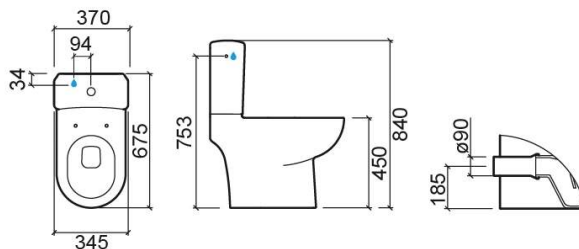

Proget Confort HO close coupled toilet - White

Ref. 130022004

EAN Code. 5604815121629

Description

This toilet is taller than the standard version to facilitate sitting and standing.

Technical Information

Length: 685 mm

Width: 345 mm

Height: 450 mm

Weight: 26.80 kg

Collection: [Proget Confort](#)

Product type: Reduced mobility

Style: Traditional

Product Format: Oval

Material: Ceramic