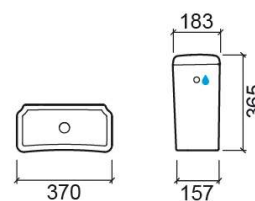

Proget Confort toilet cistern with side water supply - White

Ref. 130113004LM

EAN Code. 5604815326741

Description

Discontinued product - available until permanent stock rupture.

Technical Information

Length: 370 mm

Width: 157 mm

Height: 365 mm

Weight: 16.10 kg

Collection: Proget Confort

Product type: Reduced mobility

Material: Ceramic

Features

- Dual flush
- Left/right water supply
- Fixing kit included
- Flush mechanism included
- Flush volume - 3/6L

Variations

Pergamon (Discontinued)

370x157x365 mm

Ref. 130113054LM

EAN Code. 5604815328103

Weight: 16.10 kg

Downloads

Cleaning Manuals