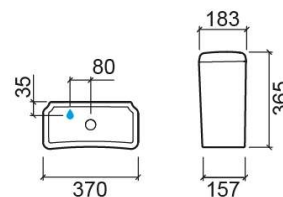

Proget Confort toilet cistern - White

Ref. 130111004LM

EAN Code. 5604815321746

Technical Information

Length: 370 mm

Width: 157 mm

Height: 365 mm

Weight: 15.10 kg

Collection: [Proget Confort](#)

Product type: Reduced mobility

Material: Vitreous China

Features

- Dual flush
- Bottom left water supply
- Fixing kit included
- Flush mechanism included
- Flush volume - 3/6L

Variations

Pergamon (Discontinued)

370x157x365 mm

Ref. 130111054LM

EAN Code. 5604815327120

Weight: 15.10 kg

Downloads

Cleaning Manuals