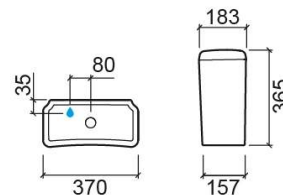

Proget Confort toilet cistern - White

Ref. 130111004LM

EAN Code. 5604815321746

Description

Discontinued product - available until permanent stock rupture.

Technical Information

Length: 370 mm

Width: 157 mm

Height: 365 mm

Weight: 15.10 kg

Collection: [Proget Confort](#)

Product type: Reduced mobility

Material: Ceramic

Features

- Dual flush
- Bottom left water supply
- Fixing kit included
- Flush mechanism included
- Flush volume - 3/6L