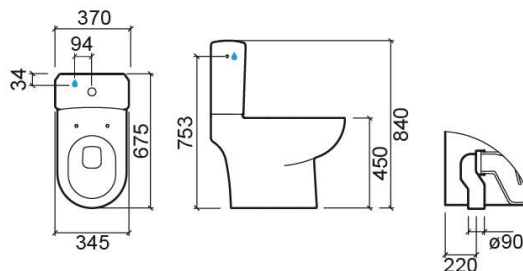

Proget Confort VO close coupled toilet - White

Ref. 130021004

EAN Code. 5604815121612

Description

This toilet is taller than the standard version to facilitate sitting and standing.

Discontinued product - available until permanent stock rupture.

Features

- Vertical outlet
- Side fixings
- Fixing kit included
- Trap included

Technical Information

Length: 685 mm

Width: 345 mm

Height: 450 mm

Weight: 26.80 kg

Collection: [Proget Confort](#)

Product type: Reduced mobility

Style: Traditional

Product Format: Oval

Material: Ceramic

Installation type: Floor

Variations

Pergamon (Discontinued)

685x345x450 mm

Ref. 130021054

EAN Code. 5604815315059

Weight: 26.80 kg

Downloads

Cleaning Manuals

Cleaning Manual (PDF) ,

2D & 3D Files

130021 CAD 2D (ZIP) , 130021 CAD 3D (ZIP) ,