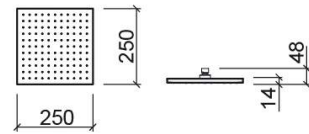

Quadra shower head - Chrome

Ref. 5879111

EAN Code. 5604815607536

Technical Information

Length: 250 mm

Width: 250 mm

Height: 48 mm

Weight: 1.15 kg

Collection: [Quadra](#)

Product type: Kits, rails and hand showers

Style: Contemporary

Product Format: Square

Material: ABS; Stainless steel

Installation type: Wall mounted

Features

- Flow rate at 3 Bar - 12L/min
- With silicone water outlets
- Water inlet - G1/2"
- Recommended operating pressure - Lowest 1.0 - Highest 5.0 Bar