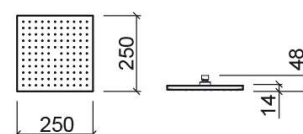

Quadra shower head - Chrome

Ref. 5879111

EAN Code. 5604815607536

Technical Information

Length: 250 mm

Width: 250 mm

Height: 48 mm

Weight: 1.15 kg

Collection: [Quadra](#)

Product type: Kits, rails and hand showers

Style: Contemporary

Product Format: Square

Material: ABS; Stainless steel

Installation type: Wall mounted

Features

- Flow rate at 3 Bar - 12L/min
- With silicone water outlets
- Water inlet - G1/2"
- Recommended operating pressure - Lowest 1.0 - Highest 5.0 Bar