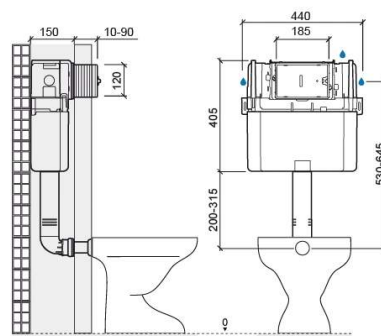

Quadro concealed cistern - White

Ref. 445 EAN Code. 5604815899344

Technical Information

Length: 440 mm

Width: 150 mm

Height: 645 mm

Weight: 3.25 kg

Collection: [Quadro](#)

Product type: Cisterns, Installation and Flush Systems

Material: Polypropylene

Installation type: Concealed

Features

- Dual flush
- Front wall thickness - 20 to 90mm
- Easy access to the inside for maintenance
- Fixing kit not included
- Flush mechanism included
- Water inlet position G $\frac{1}{2}$ " - top right, side right or side left
- Wall depth - more than 150mm
- Flush volume - 3/6Lpf
- Flush activation - upper or frontal