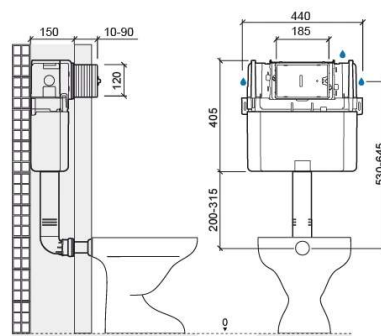

Quadro concealed cistern - White

Ref. 445

EAN Code. 5604815899344

Technical Information

Length: 440 mm

Width: 150 mm

Height: 645 mm

Weight: 3.25 kg

Collection: [Quadro](#)

Product type: Cisterns, Installation and Flush Systems

Material: Polypropylene

Installation type: Concealed

Features

- Dual flush
- Front wall thickness - 20 to 90mm
- Easy access to the inside for maintenance
- Fixing kit not included
- Flush mechanism included
- Water inlet position G $\frac{1}{2}$ " - top right, side right or side left
- Wall depth - more than 150mm
- Flush volume - 3/6Lpf
- Flush activation - upper or frontal