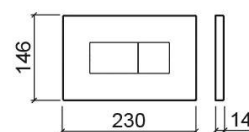

Quadro flush plate - White

Ref. 44300

EAN Code: 5604815897500

Technical Information

Length: 230 mm

Width: 14 mm

Height: 146 mm

Weight: 0.50 kg

Variations

Chrome

230x14x146 mm

Ref. 44311

EAN Code. 5604815897517

Weight: 0.50 kg

Satin chrome

230x14x146 mm

Soft-touch Black

230x14x146 mm

Ref. 44306

EAN Code. 5604815897531

Weight: 0.50 kg

Downloads

Cleaning Manuals

Cleaning Manual (PDF) ,