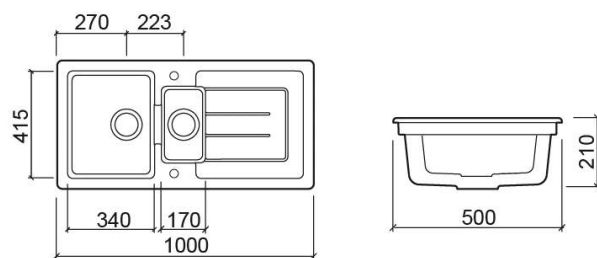

Reno 1 and ½ bowl kitchen sink with waste - White

Ref. 731100V

EAN Code. 5604815328493

Technical Information

Length: 1000 mm

Width: 500 mm

Height: 210 mm

Weight: 33.35 kg

Collection: Reno

Product type: Kitchen sinks

Style: Traditional

Product Format: Rectangular

Material: Ceramic

Installation type: Inset

Features

- With drainer
- With pre-drilled tap hole
- Trap not included
- Waste included

Variations

Matte white

1000x500x210 mm

Ref. 731160V

EAN Code. 5604815332261

Weight: 33.35 kg

Matte black

1000x500x210 mm