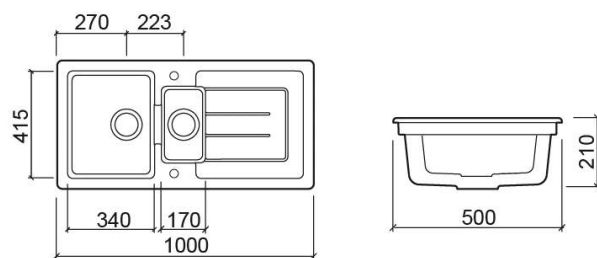

Reno 1 and ½ bowl kitchen sink with waste - White

Ref. 731100V

EAN Code. 5604815328493

Technical Information

Length: 1000 mm

Width: 500 mm

Height: 210 mm

Weight: 33.35 kg

Collection: Reno

Product type: Kitchen sinks

Style: Traditional

Product Format: Rectangular

Material: Ceramic

Installation type: Inset

Features

- With drainer
- With pre-drilled tap hole
- Trap not included
- Waste included

Variations

Matte white
1000x500x210 mm

Ref. 731160V
EAN Code. 5604815332261
Weight: 33.35 kg

Matte black
1000x500x210 mm

Ref. 731126V
EAN Code. 5604815328493
Weight: 33.35 kg

Downloads

Cleaning Manuals

Cleaning Manual (PDF) ,