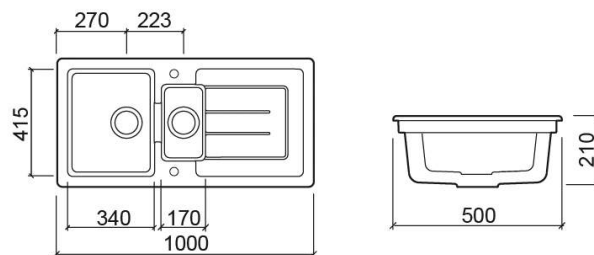

Reno 1 and ½ bowl kitchen sink - White

Ref. 731100

EAN Code. 5604815327212

Technical Information

Length: 1000 mm

Width: 500 mm

Height: 210 mm

Weight: 33.00 kg

Collection: [Reno](#)

Product type: Kitchen sinks

Style: Traditional

Product Format: Rectangular

Material: Ceramic

Installation type: Inset

Features

- With drainer
- With pre-drilled tap hole
- With overflow
- Trap not included
- Waste not included