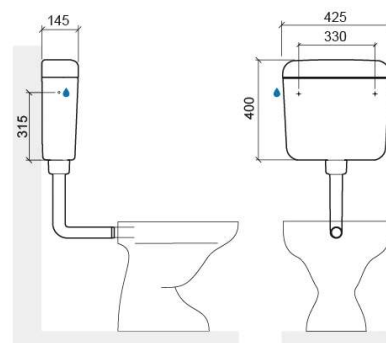

Replay low level cistern - White

Ref. 4056200

EAN Code. 5604815907018

Technical Information

Length: 425 mm

Width: 145 mm

Height: 400 mm

Weight: 3.40 kg

Collection: [Replay](#)

Product type: Cisterns

Material: ABS

Installation type: Exterior

Features

- Dual flush
- Easy access to the inside for maintenance
- Low installation
- Fixing kit included
- Flush mechanism included
- Water inlet position G3/8" - front centre, side right or side left
- Adjustable - 4.5/9Lpf
- Shut-off tap and hose not included
- Flush volume - 3.5/6Lpf