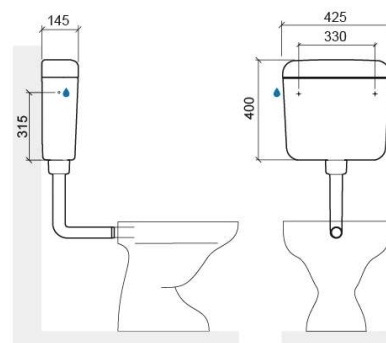

## Technical Information

Length: 425 mm

Width: 145 mm

Height: 400 mm

Weight: 3.40 kg

Collection: [Replay](#)

Product type: Cisterns

Material: ABS

## Features

- Dual flush
- Easy access to the inside for maintenance
- Low installation
- Fixing kit included
- Flush mechanism included
- Water inlet position G3/8" - front centre, side right or side left
- Adjustable - 4.5/9Lpf
- Shut-off tap and hose not included
- Flush volume - 3.5/6Lpf