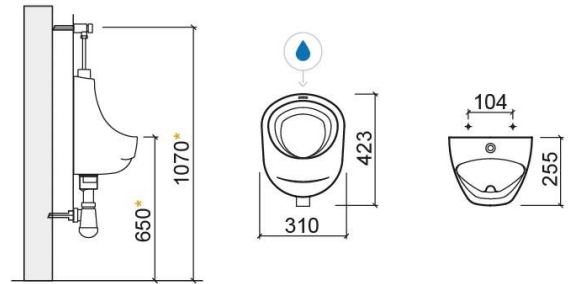

Ria urinal - White

Ref. 108590004

EAN Code. 5604815317756

Technical Information

Length: 310 mm

Width: 255 mm

Height: 423 mm

Weight: 11 kg

Collection: [Ria](#)

Product type: Urinals

Style: Traditional

Material: Ceramic

Installation type: Wall mounted

Features

- Package contents - Urinal, fixing kit, Eco timed flow tap and trap
- Top water inlet