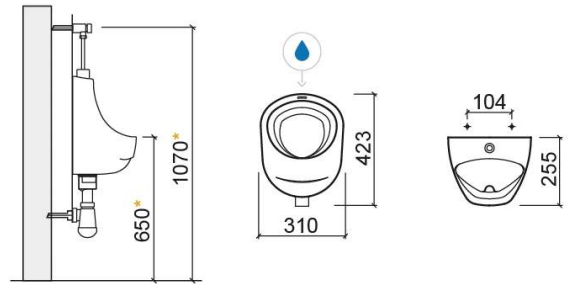

Ria urinal - White

Ref. 108590004

EAN Code. 5604815317756

Technical Information

Length: 310 mm

Width: 255 mm

Height: 423 mm

Weight: 11 kg

Collection: [Ria](#)

Product type: Urinals

Style: Traditional

Material: Ceramic

Installation type: Wall mounted

Features

- Package contents - Urinal, fixing kit, Eco timed flow tap and trap
- Top water inlet