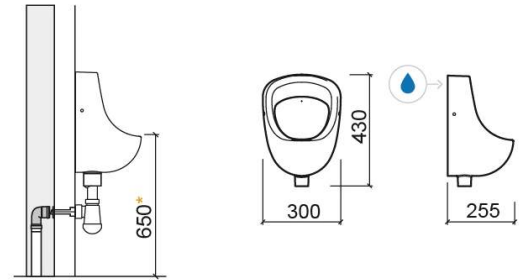

Ria urinal with back water inlet - White

Ref. 108597004

EAN Code. 5604815330984

Technical Information

Length: 300 mm

Width: 255 mm

Height: 430 mm

Collection: [Ria](#)

Product type: Urinals

Style: Traditional

Material: Ceramic

Installation type: Wall mounted

Features

- Package contents - Urinal, fixing kit, Eco timed flow tap and trap
- Back water inlet

Downloads

Cleaning Manuals