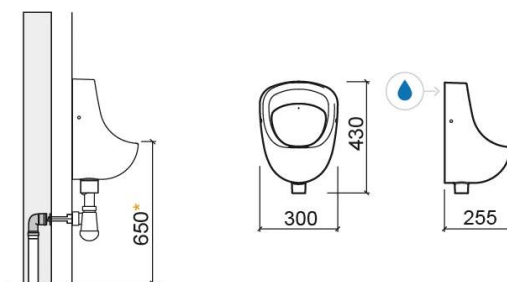

Ria urinal with back water inlet - White

Ref. 108570004

EAN Code. 5604815330878

Technical Information

Length: 300 mm

Width: 255 mm

Height: 430 mm

Weight: 9 kg

Collection: [Ria](#)

Product type: Urinals

Style: Traditional

Material: Ceramic

Installation type: Wall mounted

Features

- Back water inlet
- Trap and fixing kit not included

Downloads