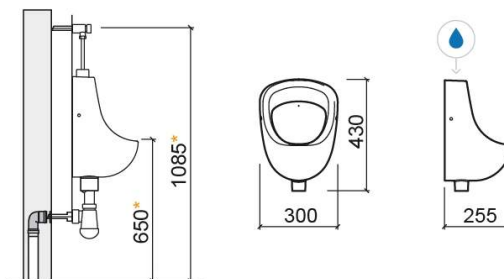

Ria urinal with top water inlet - White

Ref. 108591004

EAN Code. 5604815330977

Technical Information

Length: 300 mm

Width: 255 mm

Height: 430 mm

Collection: [Ria](#)

Product type: Urinals

Style: Traditional

Material: Ceramic

Installation type: Wall mounted

Features

- Package contents - Urinal, fixing kit, Eco timed flow tap and trap
- Top water inlet

Downloads

Cleaning Manuals