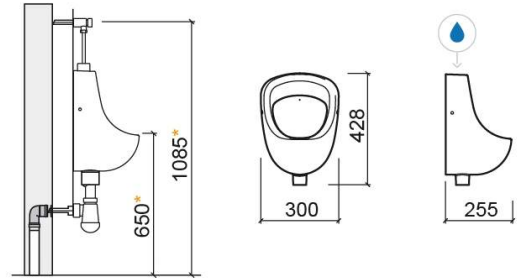

Ria urinal with top water inlet - White

Ref. 108571004

EAN Code. 5604815330885

Technical Information

Length: 300 mm

Width: 255 mm

Height: 428 mm

Weight: 9 kg

Collection: [Ria](#)

Product type: Urinals

Style: Traditional

Material: Ceramic

Installation type: Wall mounted

Features

- Top water inlet
- Trap and fixing kit not included

Downloads