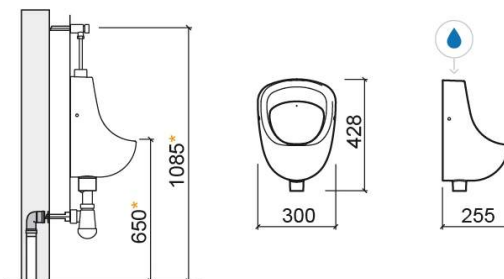

Ria urinal with top water inlet - White

Ref. 108571004

EAN Code. 5604815330885

Technical Information

Length: 300 mm

Width: 255 mm

Height: 428 mm

Weight: 9 kg

Collection: [Ria](#)

Product type: Urinals

Style: Traditional

Material: Ceramic

Installation type: Wall mounted

Features

- Top water inlet
- Trap and fixing kit not included

Downloads