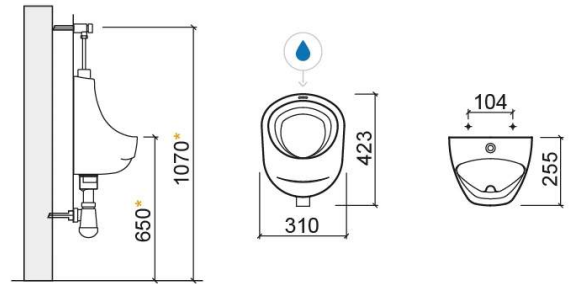

Ria urinal - White

Ref. 108500004

EAN Code. 5604815086195

Technical Information

Length: 310 mm

Width: 255 mm

Height: 423 mm

Weight: 8.50 kg

Collection: [Ria](#)

Product type: Urinals

Style: Traditional

Material: Ceramic

Installation type: Wall mounted

Features

- Top water inlet
- Trap and fixing kit not included

Downloads