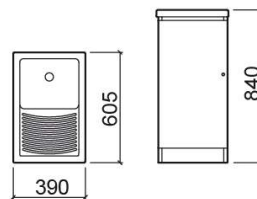

Riba cabinet - Matte white

Ref. 6604000

EAN Code. 5604815800302

Description

Riba 75cm utility sink unit

Features

- With doors

Technical Information

Length: 390 mm

Width: 605 mm

Height: 840 mm

Weight: 16.2 kg

Collection: [Riba](#)

Product type: Vanity units

Style: Contemporary

Product Format: Rectangular

Material:

Bowl position: Centre

Installation type: Floor

Variations

Matte white

745x640x850 mm

Ref. 6634000

EAN Code. 5604815800319