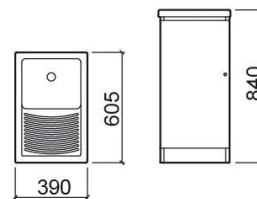

## Description

Riba 75cm utility sink unit

## Technical Information

Length: 390 mm

Width: 605 mm

Height: 840 mm

Weight: 16.2 kg

Collection: [Riba](#)

Product type: Vanity units

Style: Contemporary

Product Format: Rectangular

Material:

Bowl position: Centre

Installation type: Floor

Variations

---

Matte white

745x640x850 mm