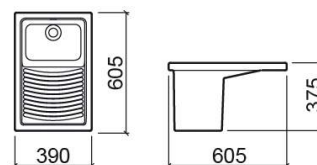

Riba utility sink - White

Ref. 108600004

EAN Code. 5604815103953

Description

Riba 75cm utility sink

Features

- Without overflow

Technical Information

Length: 390 mm

Width: 605 mm

Height: 375 mm

Weight: 22 kg

Collection: [Riba](#)

Product type: Other ceramic pieces

Style: Traditional

Product Format: Rectangular

Material: Ceramic

Installation type: Concealed

Variations

White

745x640x365 mm

Ref. 108630004

EAN Code. 5604815103960

Weight: 39 kg