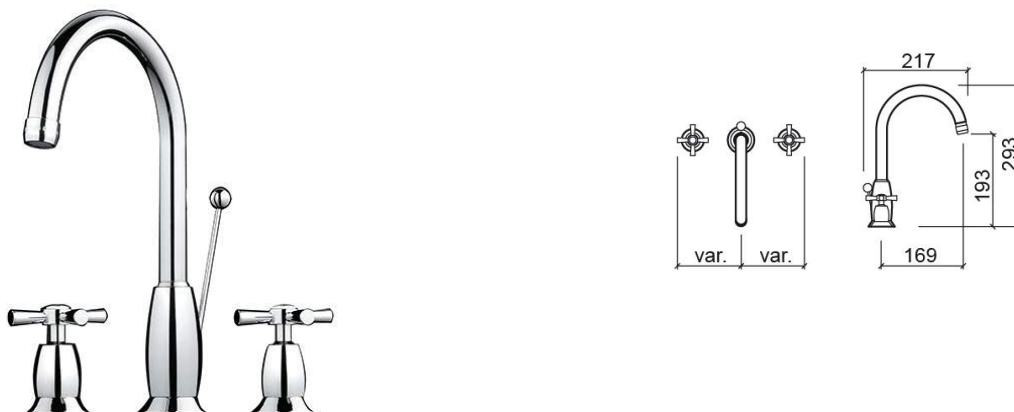

Rimini basin mixer with 3 holes and waste - Chrome

Ref. 518136011

EAN Code. 5604815603897

Technical Information

Length: 217 mm

Height: 293 mm

Weight: 2.96 kg

Collection: [Rimini](#)

Product type: Taps

Style: Traditional

Material: Brass

Installation type: Basin shelf

Features

- Equipped with 2-turn traditional disc cartridges
- Fixing kit included
- Hot & cold flexible connectors included
- Dual control mixer with 3 holes
- Automatic outlet valve included