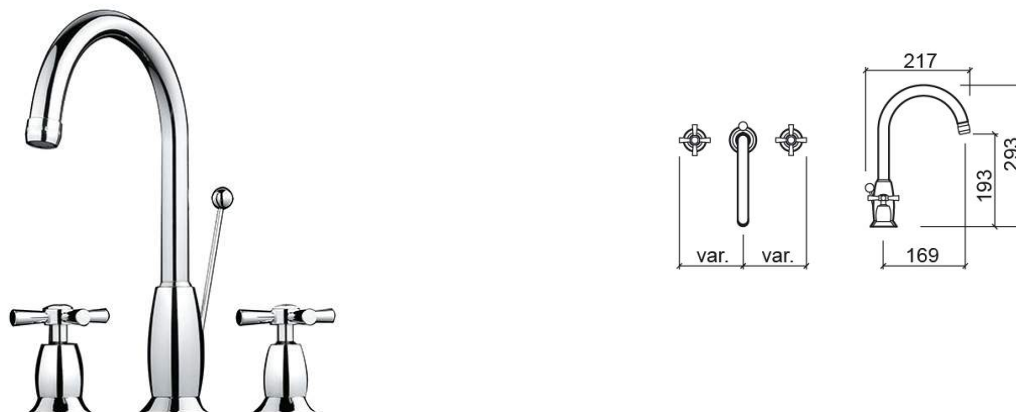

Rimini basin mixer with 3 holes and waste - Chrome

Ref. 518136011

EAN Code. 5604815603897

Technical Information

Length: 217 mm

Height: 293 mm

Weight: 2.96 kg

Collection: [Rimini](#)

Product type: Taps

Style: Traditional

Material: Brass

Installation type: Basin shelf

Features

- Equipped with 2-turn traditional disc cartridges
- Fixing kit included
- Hot & cold flexible connectors included
- Dual control mixer with 3 holes
- Automatic outlet valve included