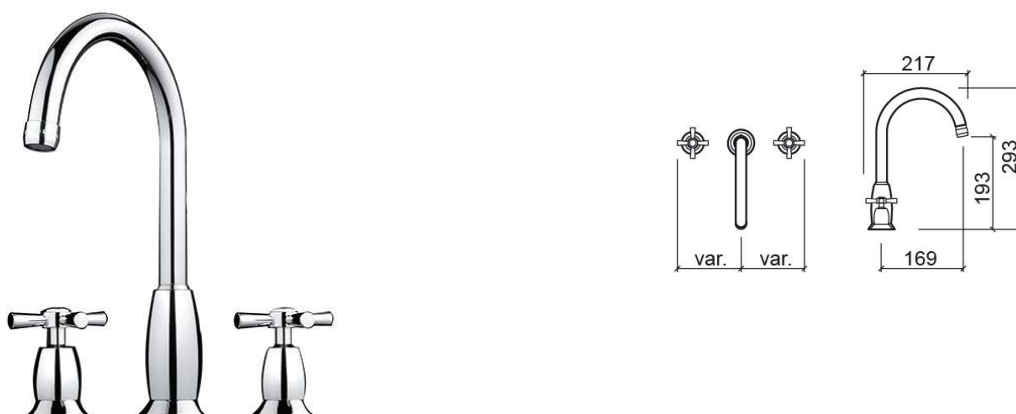

Rimini basin mixer with 3 holes - Chrome

Ref. 518136111

EAN Code. 5604815603958

Technical Information

Length: 217 mm

Height: 293 mm

Weight: 2.58 kg

Collection: [Rimini](#)

Product type: Taps

Style: Traditional

Material: Brass

Installation type: Basin shelf

Features

- Equipped with 2-turn traditional disc cartridges
- Fixing kit included
- Hot & cold flexible connectors included
- Dual control mixer with 3 holes
- Waste not included