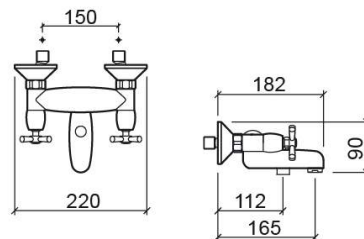

Rimini bath mixer with ceramic disks - Chrome

Ref. 518086111

EAN Code. 5604815603699

Technical Information

Length: 182 mm

Width: 220 mm

Height: 90 mm

Weight: 2.41 kg

Collection: [Rimini](#)

Product type: Taps

Style: Traditional

Material: Brass

Installation type: Wall mounted

Features

- Hand shower - 1 function
- Equipped with ¼-turn ceramic disc cartridges
- Dual control mixer
- Grécia hand shower, 1.75m shower hose and wall bracket included