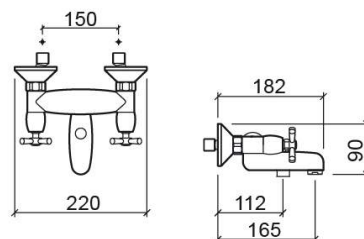

## Technical Information

Length: 182 mm

Width: 220 mm

Height: 90 mm

Weight: 2.45 kg

Collection: [Rimini](#)

Product type: Taps

Style: Traditional

## Features

- Hand shower - 1 function
- Equipped with 2-turn traditional disc cartridges
- Dual control mixer
- Grécia hand shower, 1.75m shower hose and wall bracket included