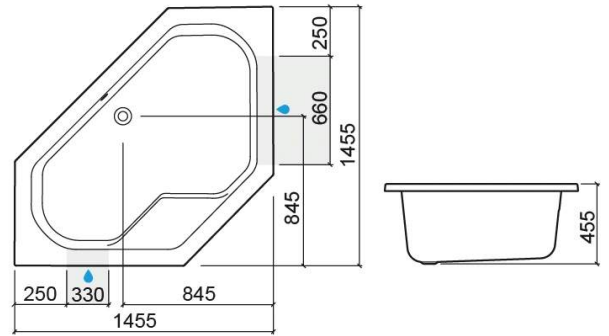

Rimini bath - White

Discontinued

Ref. 8014000000

EAN Code. 5604815419047

Description

Discontinued product - available until permanent stock rupture.

Features

- Waste not included

Technical Information

Length: 1455 mm

Width: 1455 mm

Height: 455 mm

Weight: 33.00 kg

Collection: [Rimini](#)

Product type: Baths

Style: Traditional

Product Format: Angular

Material: Acrylic

Installation type: Corner