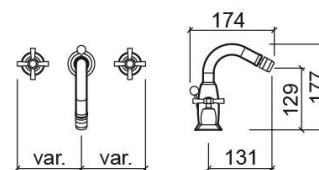

Rimini bidet mixer with 3 holes and waste - Chrome

Ref. 518146011

EAN Code. 5604815604139

Technical Information

Length: 174 mm

Height: 177 mm

Weight: 2.81 kg

Collection: [Rimini](#)

Product type: Taps

Style: Traditional

Material: Brass

Installation type: Bidet

Features

- Equipped with 2-turn traditional disc cartridges
- Fixing kit included
- Hot & cold flexible connectors included
- Dual control mixer with 3 holes
- Automatic outlet valve included