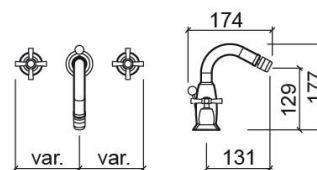

Rimini bidet mixer with 3 holes and waste - Chrome

Ref. 518146011

EAN Code. 5604815604139

Technical Information

Length: 174 mm

Height: 177 mm

Weight: 2.81 kg

Collection: [Rimini](#)

Product type: Taps

Style: Traditional

Material: Brass

Installation type: Bidet

Features

- Equipped with 2-turn traditional disc cartridges
- Fixing kit included
- Hot & cold flexible connectors included
- Dual control mixer with 3 holes
- Automatic outlet valve included