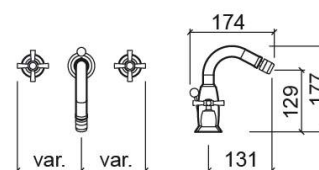

Rimini bidet mixer with ceramic disk cartridge, 3 holes and waste - Chrome

Ref. 518141011

EAN Code. 5604815604016

Technical Information

Length: 174 mm

Height: 177 mm

Weight: 2.81 kg

Collection: [Rimini](#)

Product type: Taps

Style: Traditional

Material: Brass

Installation type: Bidet

Features

- Equipped with ¼-turn ceramic disc cartridges
- Fixing kit included
- Hot & cold flexible connectors included
- Dual control mixer with 3 holes
- Automatic outlet valve included