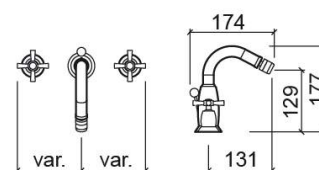

Rimini bidet mixer with ceramic disk cartridge and 3 holes - Chrome

Ref. 518141111

EAN Code. 5604815604078

Technical Information

Length: 174 mm

Height: 177 mm

Weight: 2.45 kg

Collection: [Rimini](#)

Product type: Taps

Style: Traditional

Material: Brass

Installation type: Bidet

Features

- Equipped with ¼-turn ceramic disc cartridges
- Fixing kit included
- Hot & cold flexible connectors included
- Dual control mixer with 3 holes
- Waste not included