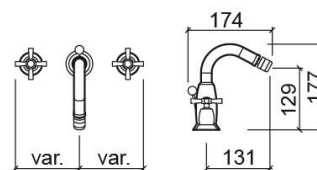

Rimini bidet mixer with ceramic disk cartridge and waste - Chrome

Ref. 518041011

EAN Code. 5604815603187

Technical Information

Length: 174 mm

Width: 174 mm

Height: 183 mm

Weight: 2.20 kg

Collection: Rimini

Product type: Taps

Style: Traditional

Material: Brass

Installation type: Bidet

Features

- Equipped with ¼-turn ceramic disc cartridges
- Fixing kit included
- Hot & cold flexible connectors included
- Dual control mixer
- Automatic outlet valve included