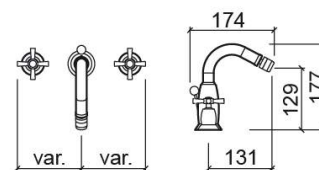

### Technical Information

Length: 174 mm

Width: 174 mm

Height: 183 mm

Weight: 2.20 kg

Collection: Rimini

Product type: Taps

Style: Traditional